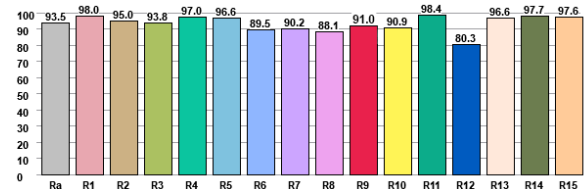

Base Type	E26
Material	Glass + Aluminum
Input Voltage	100-130V AC
Wattage	6.56
Volt-Amperes (VA)	7.9
CRI	96.8
Brightness	520 lumens
Lumens/Watt	79.11
Color Temperature Range	1800K - 2700K
R9	91
Halogen Equivalent	80W
Beam Angle	360 degrees
Life	15,000 hours
Warranty	Limited Lifetime*

Available Models:

- EA-A19-7.0W-E26-DTW-2718W (1800K-2700K)

Dimming:

Dimmable with most incandescent and LED dimmers.

SPECTRAL DISTRIBUTION

CRI VALUES R1-R15

TM30 VECTOR