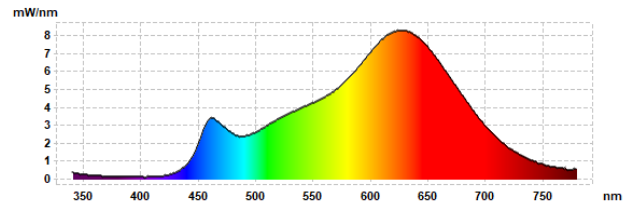

Base Type	E26
Material	Glass + Aluminum
Input Voltage	100-130V AC
Wattage	6.56
Volt-Amperes (VA)	7.9
CRI	96.8
Brightness	520 lumens
Lumens/Watt	79.11
Color Temperature Range	1800K - 2700K
R9	91
Halogen Equivalent	80W
Beam Angle	360 degrees
Life	15,000 hours
Warranty	Limited Lifetime*

Available Models:

- EA-A19-7.0W-E26-DTW-2718W (1800K-2700K)

Dimming:

Dimmable with most incandescent and LED dimmers.

SPECTRAL DISTRIBUTION

CRI VALUES R1-R15

TM30 VECTOR